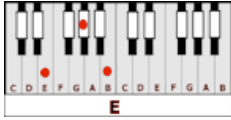

ROCKY MOUNTAIN WAY – Joe Walsh (E)

GUITAR / KEYBOARD CHORDS:

E= o221oo

A= xo222o

G= 320oo3

G#= 466544

B7= x212o2

D= xxo232

(riff) **E-A-G-E**

Voice Box Lead Break: E

Slide guitar (chorus chords) (riff) **E-G-G# -A E**
G - A - B7

Ending chords: (under slide guitar lead to end) **D-D-D D-E D-D-D D-E D-D-D D-E D-D-D D-E**
(begin fade out)
D-D-D D-E D-D-D D-E D-D-D D-E D-D-D D-E