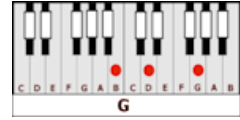

ROCKY MOUNTAIN WAY – Joe Walsh (E)

GUITAR / KEYBOARD CHORDS:

E= o221oo

A= xo222o

G= 320oo3

G#= 466544

B7= x212o2

D= xxo232

(riff) **E-A-G-E**

Voice Box Lead Break: E

Slide guitar (chorus chords) (riff) **E-G-G# -A E**
G - A - B7

Ending chords: (under slide guitar lead to end) **D-D-D D-E D-D-D D-E D-D-D D-E D-D-D D-E**
(begin fade out)
D-D-D D-E D-D-D D-E D-D-D D-E D-D-D D-E