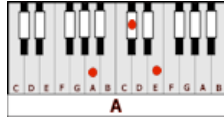

ROCKY MOUNTAIN WAY – Joe Walsh (E)

GUITAR / KEYBOARD CHORDS:

E= o221oo

A= xo222o

G= 320oo3

G#= 466544

B7= x212o2

D= xxo232

(riff) **E-A-G-E**

Voice Box Lead Break: E

Slide guitar (chorus chords) (riff) **E-G-G# -A E**
G - A - B7

Ending chords: (under slide guitar lead to end) **D-D-D D-E D-D-D D-E D-D-D D-E D-D-D D-E**
(begin fade out)
D-D-D D-E D-D-D D-E D-D-D D-E D-D-D D-E