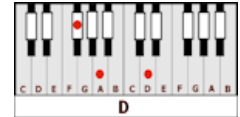

ROCKY MOUNTAIN WAY – Joe Walsh (E)

GUITAR / KEYBOARD CHORDS:

E= o221oo

A= xo222o

G= 320oo3

G#= 466544

B7= x212o2

D= xxo232

(riff) **E-A-G-E**

Voice Box Lead Break: E

Slide guitar (chorus chords) (riff) **E-G-G# -A E**
G - A - B7

Ending chords: (under slide guitar lead to end) **D-D-D D-E D-D-D D-E D-D-D D-E D-D-D D-E**
(begin fade out)
D-D-D D-E D-D-D D-E D-D-D D-E D-D-D D-E